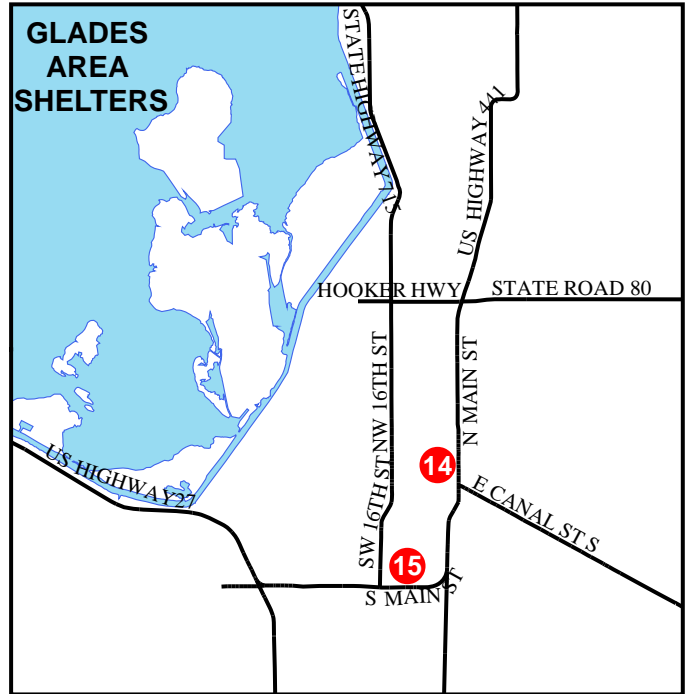

2010 Shelters

IMPORTANT: Not all shelters will be opened at the same time. Stay tuned to local TV and radio for shelter opening announcements.

1. INDEPENDENCE MIDDLE SCHOOL
4001 GREENWAY DR, JP 33458
2. PALM BEACH GARDENS HIGH SCHOOL
4245 HOLLY DR, PBG 33410
3. BETHUNE ELEMENTARY SCHOOL
1501 AVENUE U, RB 33404
4. SEMINOLE RIDGE HIGH SCHOOL
4601 SEMINOLE PRATT WHITNEY RD,
LOXAHATCHEE 33470
5. WESTGATE ELEMENTARY SCHOOL
1545 LOXAHATCHEE DR, WPB 33406
6. FOREST HILL HIGH SCHOOL
6901 PARKER AVE, WPB 33405
7. PALM BEACH CENTRAL HIGH SCHOOL
8499 FOREST HILL BLVD, WL 33413
8. JOHN I LEONARD HIGH SCHOOL
4701 10TH AVE N, GREENACRES 33463
9. PARK VISTA HIGH SCHOOL
7900 JOG RD, BB 33427
10. BOYNTON BEACH HIGH SCHOOL
4975 PARK RIDGE BLVD, BB 33436
11. ATLANTIC COMMUNITY HIGH SCHOOL
2455 W ATLANTIC AVE, DB 33445
12. BOCA RATON HIGH SCHOOL
1501 NW 15TH CT, BR 33486
13. WEST BOCA RATON HIGH SCHOOL
12811 GLADES RD, BR 33428
14. LAKESHORE MIDDLE SCHOOL
425 W CANAL ST N, BG 33430
15. GLADES CENTRAL HIGH SCHOOL
1001 SW AVENUE M, BG 33430

Legend

Public Safety Department
GIS Services 561-712-6400
Date: March 9, 2010
Source: ARC Shelter Data