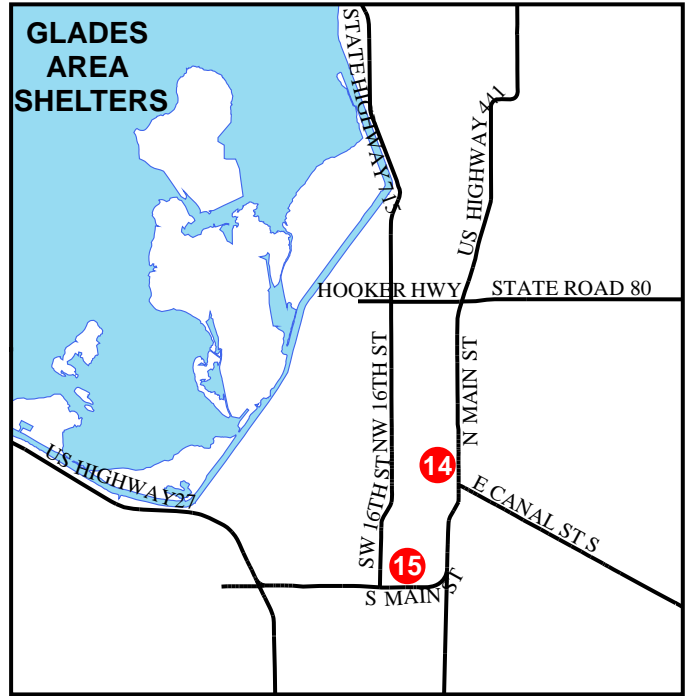

2011 Shelters

IMPORTANT: Not all shelters will be opened at the same time. Stay tuned to local TV and radio for shelter opening announcements.

1. INDEPENDENCE MIDDLE SCHOOL
4001 GREENWAY DR, JP 33458
2. PALM BEACH GARDENS HIGH SCHOOL
4245 HOLLY DR, PBG 33410
3. BETHUNE ELEMENTARY SCHOOL
1501 AVENUE U, RB 33404
4. SEMINOLE RIDGE HIGH SCHOOL
4601 SEMINOLE PRATT WHITNEY RD,
LOXAHATCHEE 33470
5. WESTGATE ELEMENTARY SCHOOL
1545 LOXAHATCHEE DR, WPB 33409
6. FOREST HILL HIGH SCHOOL
6901 PARKER AVE, WPB 33405
7. PALM BEACH CENTRAL HIGH SCHOOL
8499 FOREST HILL BLVD, WL 33411
8. JOHN I LEONARD HIGH SCHOOL
4701 10TH AVE N, GREENACRES 33463
9. PARK VISTA HIGH SCHOOL
7900 JOG RD, BB 33427
10. BOYNTON BEACH HIGH SCHOOL
4975 PARK RIDGE BLVD, BB 33426
11. ATLANTIC COMMUNITY HIGH SCHOOL
2455 W ATLANTIC AVE, DB 33445
12. BOCA RATON HIGH SCHOOL
1501 NW 15TH CT, BR 33486
13. WEST BOCA RATON HIGH SCHOOL
12811 GLADES RD, BR 33428
14. LAKESHORE MIDDLE SCHOOL
425 W CANAL ST N, BG 33430
15. GLADES CENTRAL HIGH SCHOOL
1001 SW AVENUE M, BG 33430

Legend

Public Safety Department
GIS Services 561-712-6400
Date: April 7, 2011
Source: ARC Shelter Data