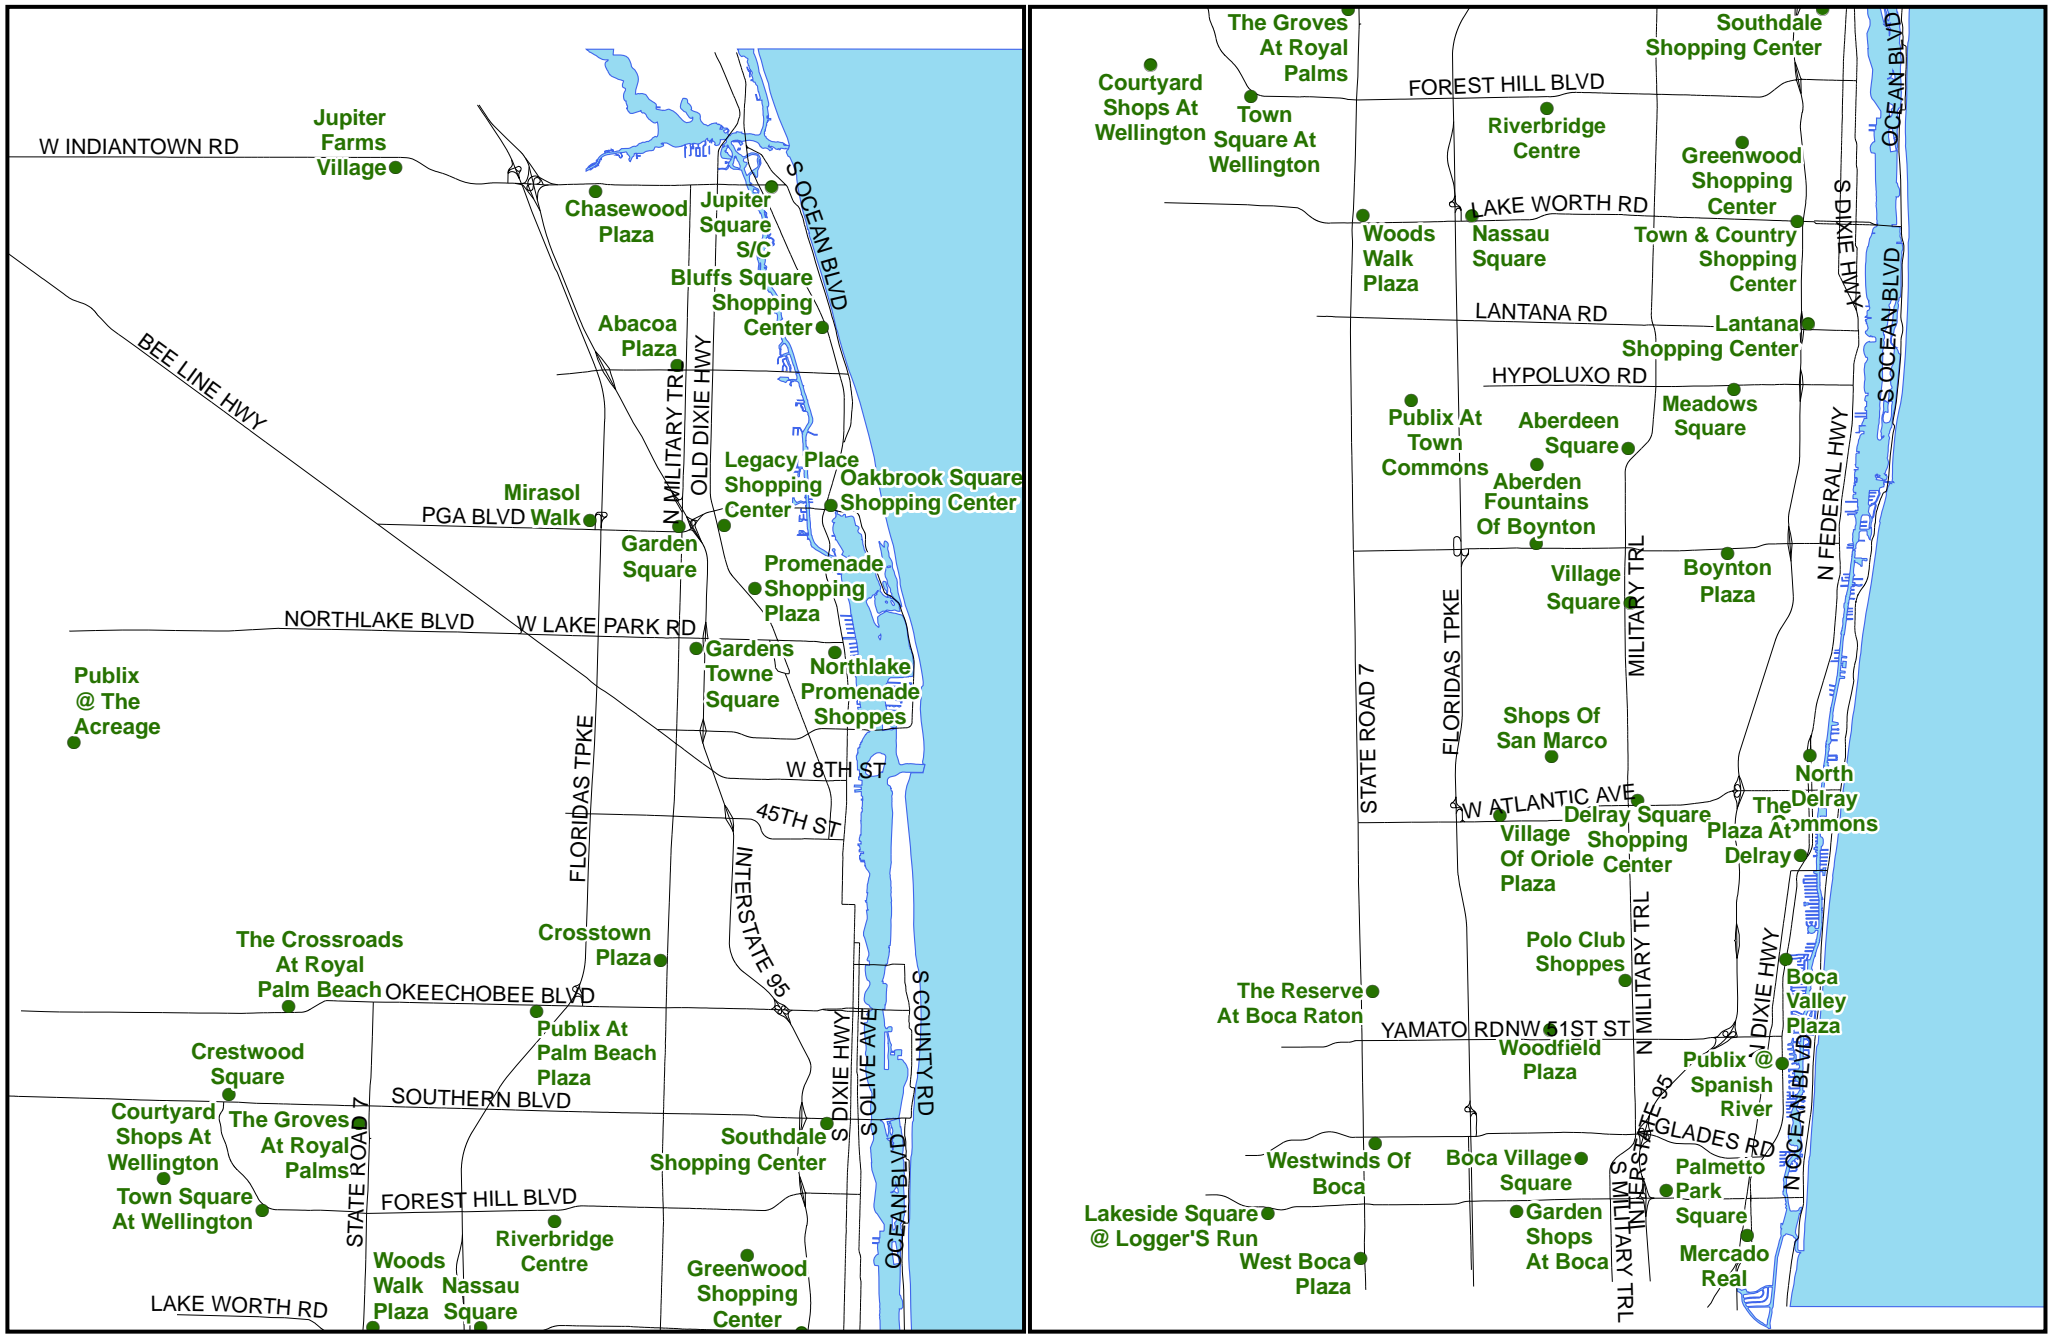

Generated Publix Stores

Legend

● Publix

Public Safety Department
 GIS Services 561-712-6487
 Date: May 8, 2008
 Data Source: Publix Super Markets, Inc.